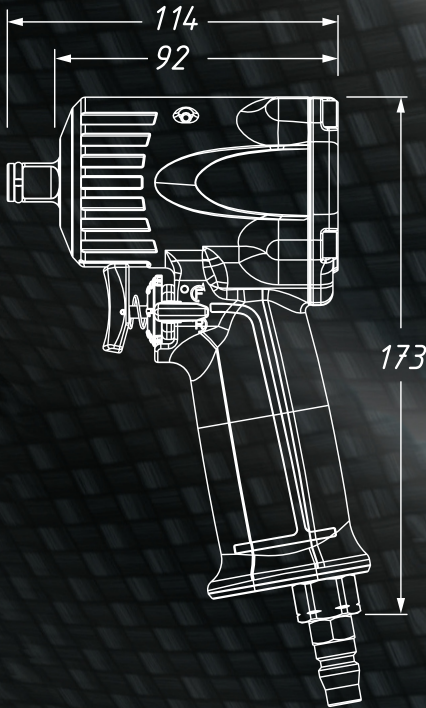

# SPECIAL LIMITED OFFER

WHILE STOCKS LAST

SPECIAL PRICE \$450 INCL GST

LIMITED EDITION  
PORSCHE MOTORSPORT  
DESIGN!

9012 M-PD  $12.5 \frac{1}{2}$ "

- powerful 1100 Nm undoing and up to 678 Nm tightening torque (subject to air set-up)
- extremely compact with very short head (114 mm with, 92 mm without anvil) for working in areas with restricted access (wheel housing, etc.)
- one hand switch for speed and direction
- suitable for left and right hand users (switch can be changed over)
- net weight only 1.2 kg
- cold-insulated handle
- jumbo-hammer striking mechanism
- exhaust air is guided downwards through the handle
- reduced vibrations
- practical hook
- supplied with bonus tool boot to protect head from scratches